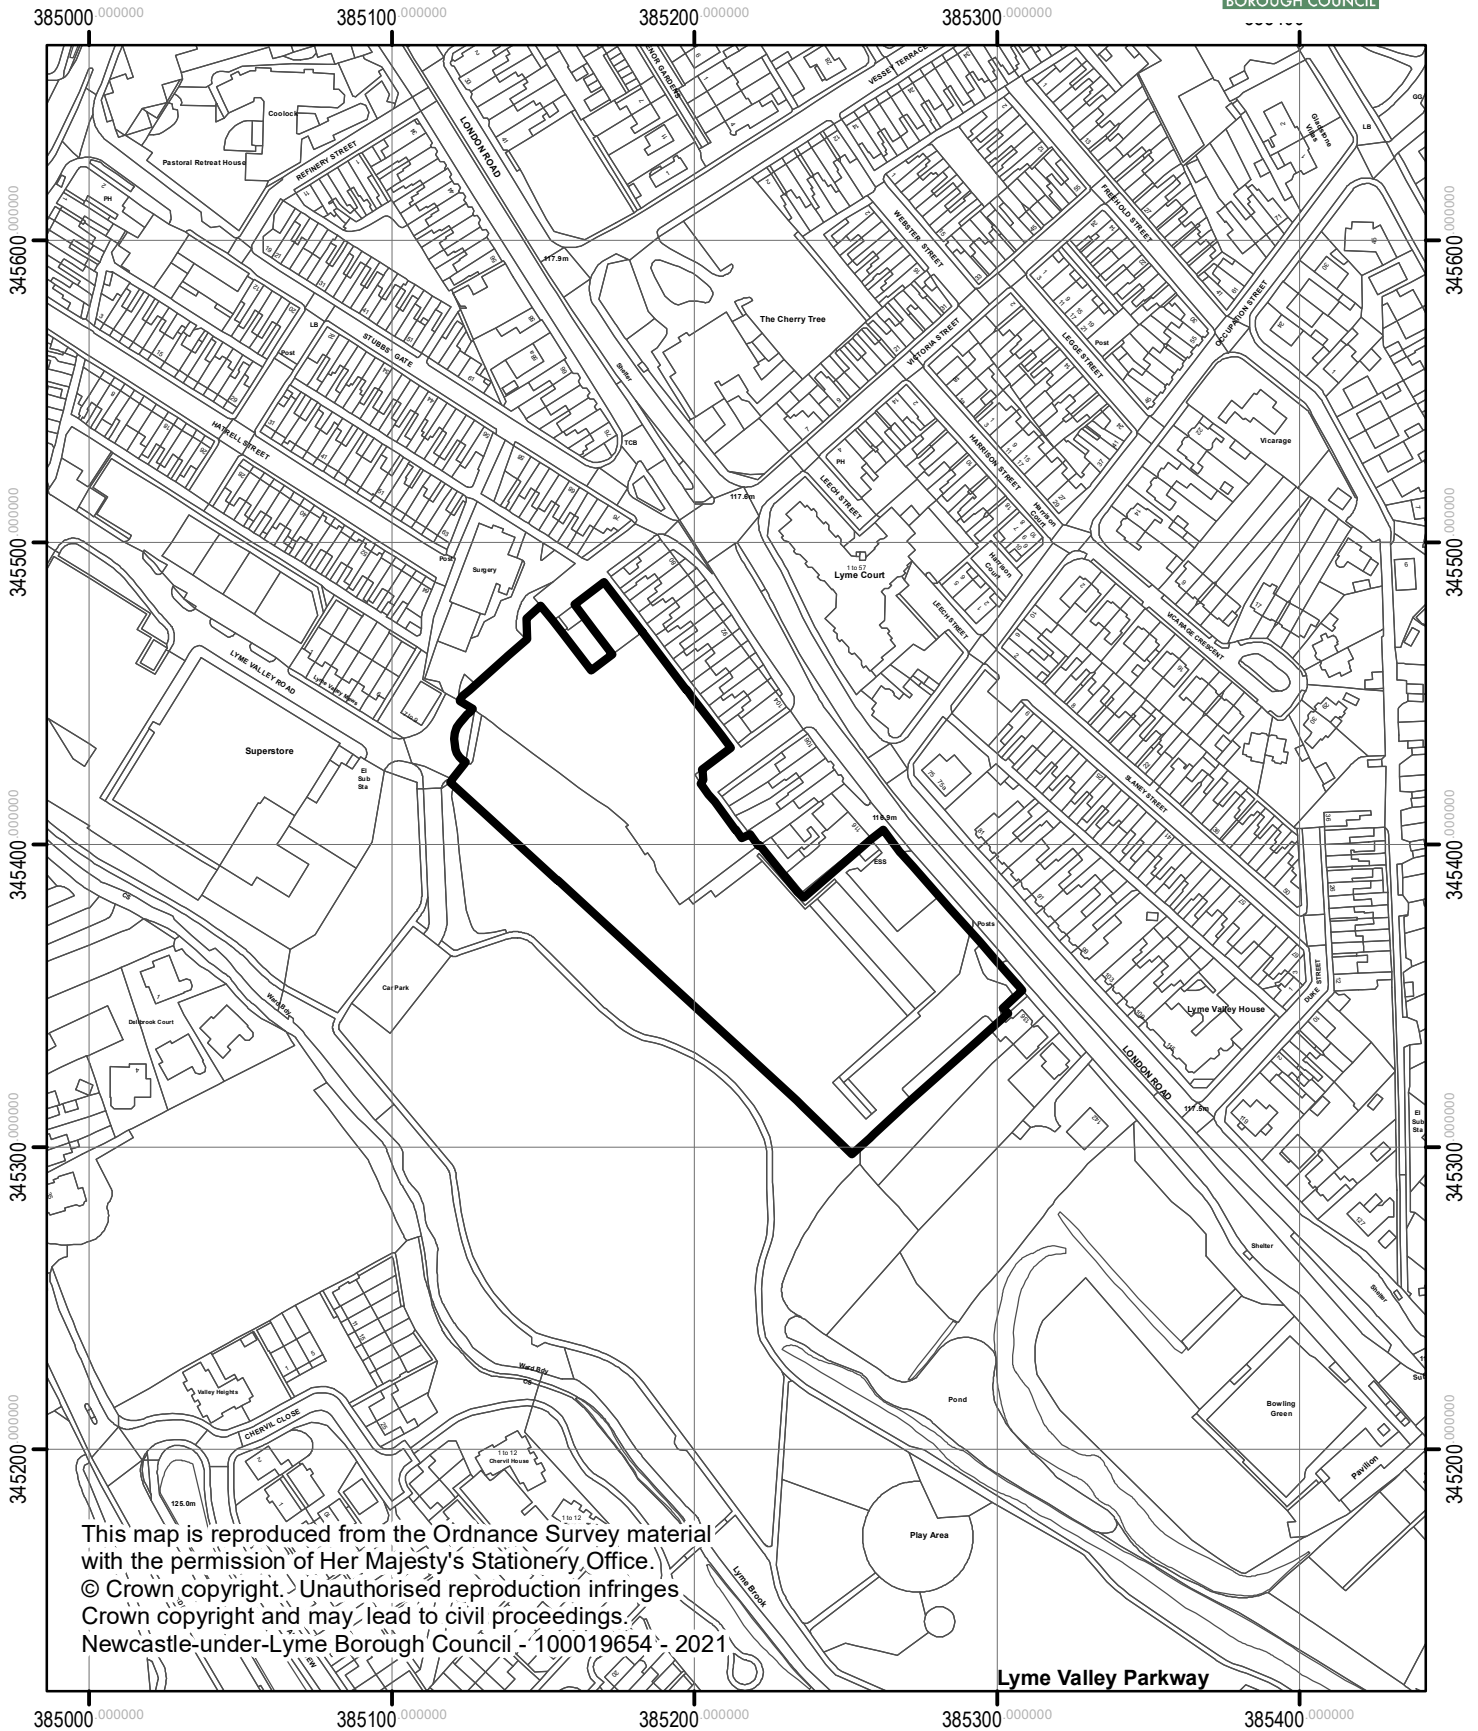

One London Road (Former Bristol Street Ford Site)

This map is reproduced from the Ordnance Survey material with the permission of Her Majesty's Stationery Office. © Crown copyright. Unauthorised reproduction infringes Crown copyright and may lead to civil proceedings. Newcastle-under-Lyme Borough Council - 100019654 - 2021

Lyme Valley Parkway